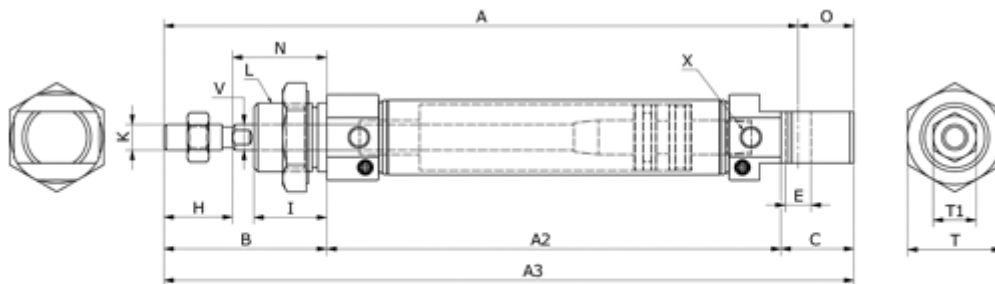

Data Sheet

Article number: 58MIC25S0040CAG

Description: Cylinder MIC-25x40-S-CA-G, Ø25x40
Double acting with cushin type - port 1/8"

Measures

A	= 126	I	= 22	V = 10
A2	= 65	K	= M10x1,25	X = 1/8"
A3	= 137	L	= M22x1,5	
B	= 50	N	= 28	
Bore diameter	= 25	O	= 11	
C	= 22	Stroke	= 40	
E	= 8	T	= 17	
HS	= 22	T1	= 29	